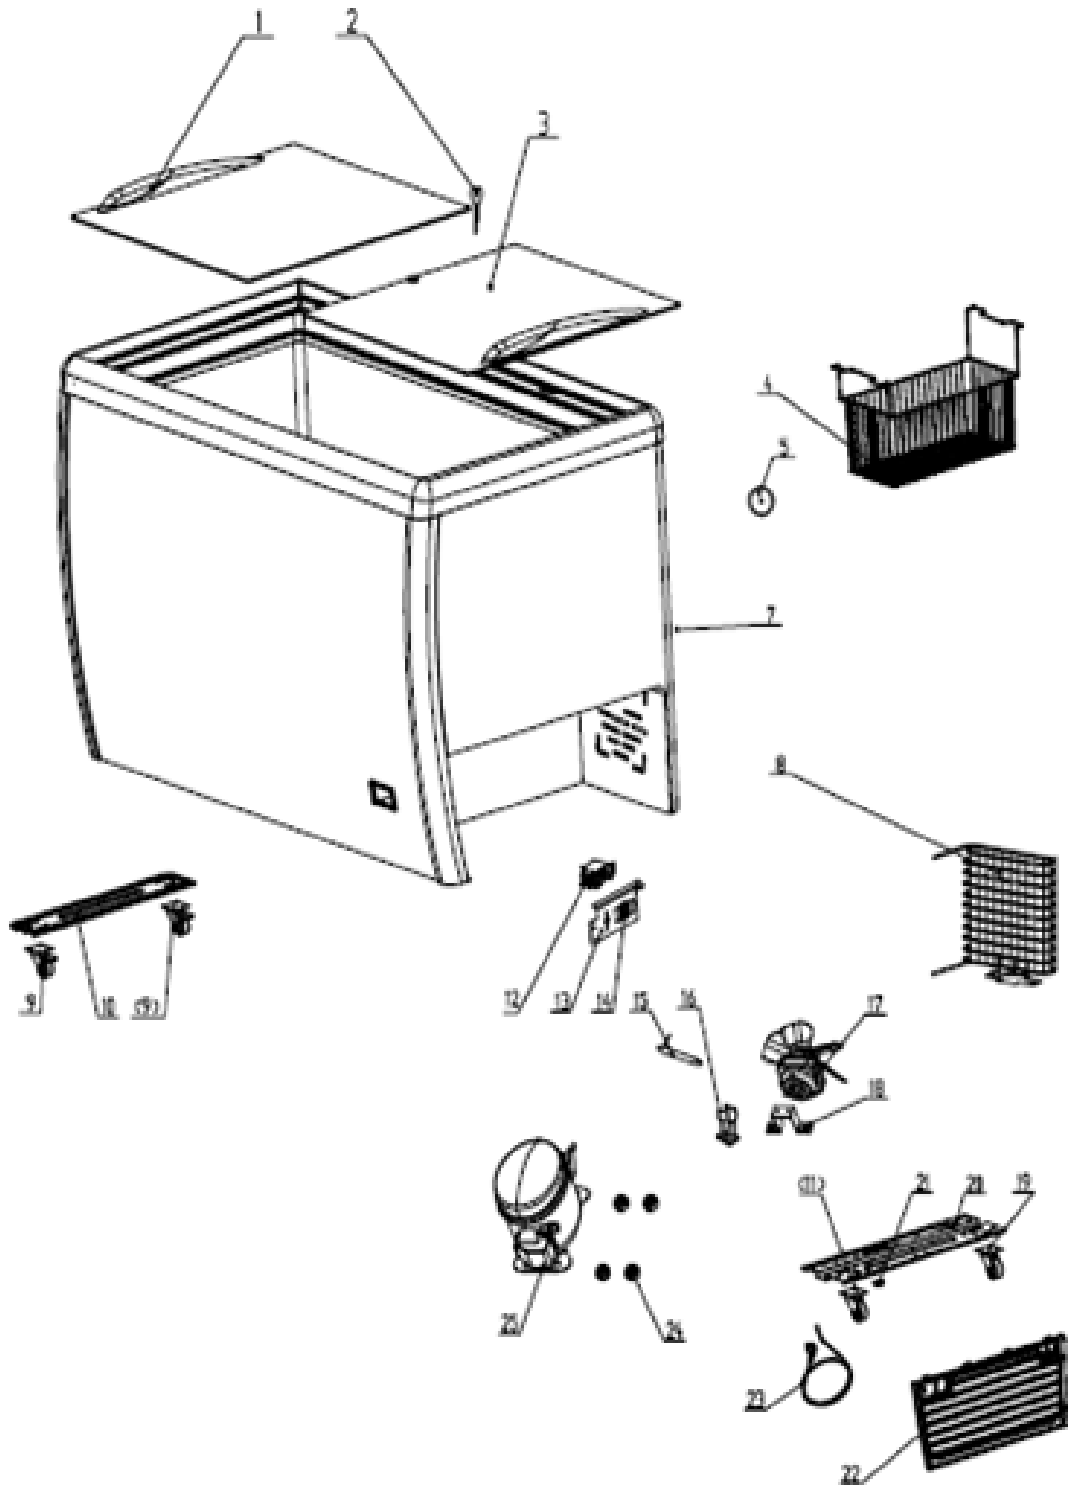

Parts Breakdown

Model FR-CN-0160-R 46492

Parts Breakdown

Model FR-CN-0160-R 46492

Item No.	Description	Position	Item No.	Description	Position	Item No.	Description	Position
69421	Upper Glass Door for 46492	1	28445	Caster with Lock for 46492	9	64768	Fan Motor Support for 46492	18
41162	Key/Lock for 46492	2	28449	Thermostat Series (no Knob) for 46492	12	28446	Castor without Lock for 46492	19
69422	Lower Glass Door for 46492	3	64766	Thermostat Support for 46492	13	78720	Compressor Support for 46492	20
31440	Basket for 46492	4	39587	Indicator Lamp for 46492	14	28447	Shutter for 46492	22
64763	Thermostat Cover for 46492	5	39586	Filter for 46492	15	28448	Plug Series for 46492	23
64769	Cabinet Plastic Frame for 46492	7	64441	Filter Support for 46492	16	63504	Compressor (R290) for 46492	24, 25
28453	Condenser for 46492	8	64767	Condenser Fan Motor for 46492	17			